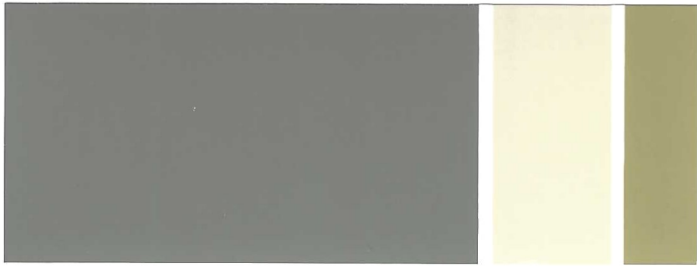

Ⓑ

Ⓓ

Ⓐ

BODY	TRIM	ACCENT
Retreat SW 6207	Netsuke SW 6134	Edgy Gold SW 6409
Perfect Greige SW 6073	Popular Gray SW 6071	Garret Gray SW 6075
Artifact SW 6138	Creamy SW 7012	Ramie SW 6156

BODY	TRIM	ACCENT
Jogging Path SW 7638	Intellectual Gray SW 7045	Thunder Gray SW 7645
Shoji White SW 7042	Relaxed Khaki SW 6149	Hopsack SW 6109
Restrained Gold SW 6129	Burlap SW 6137	Pier SW 7545

Ⓑ

Ⓓ

Ⓐ