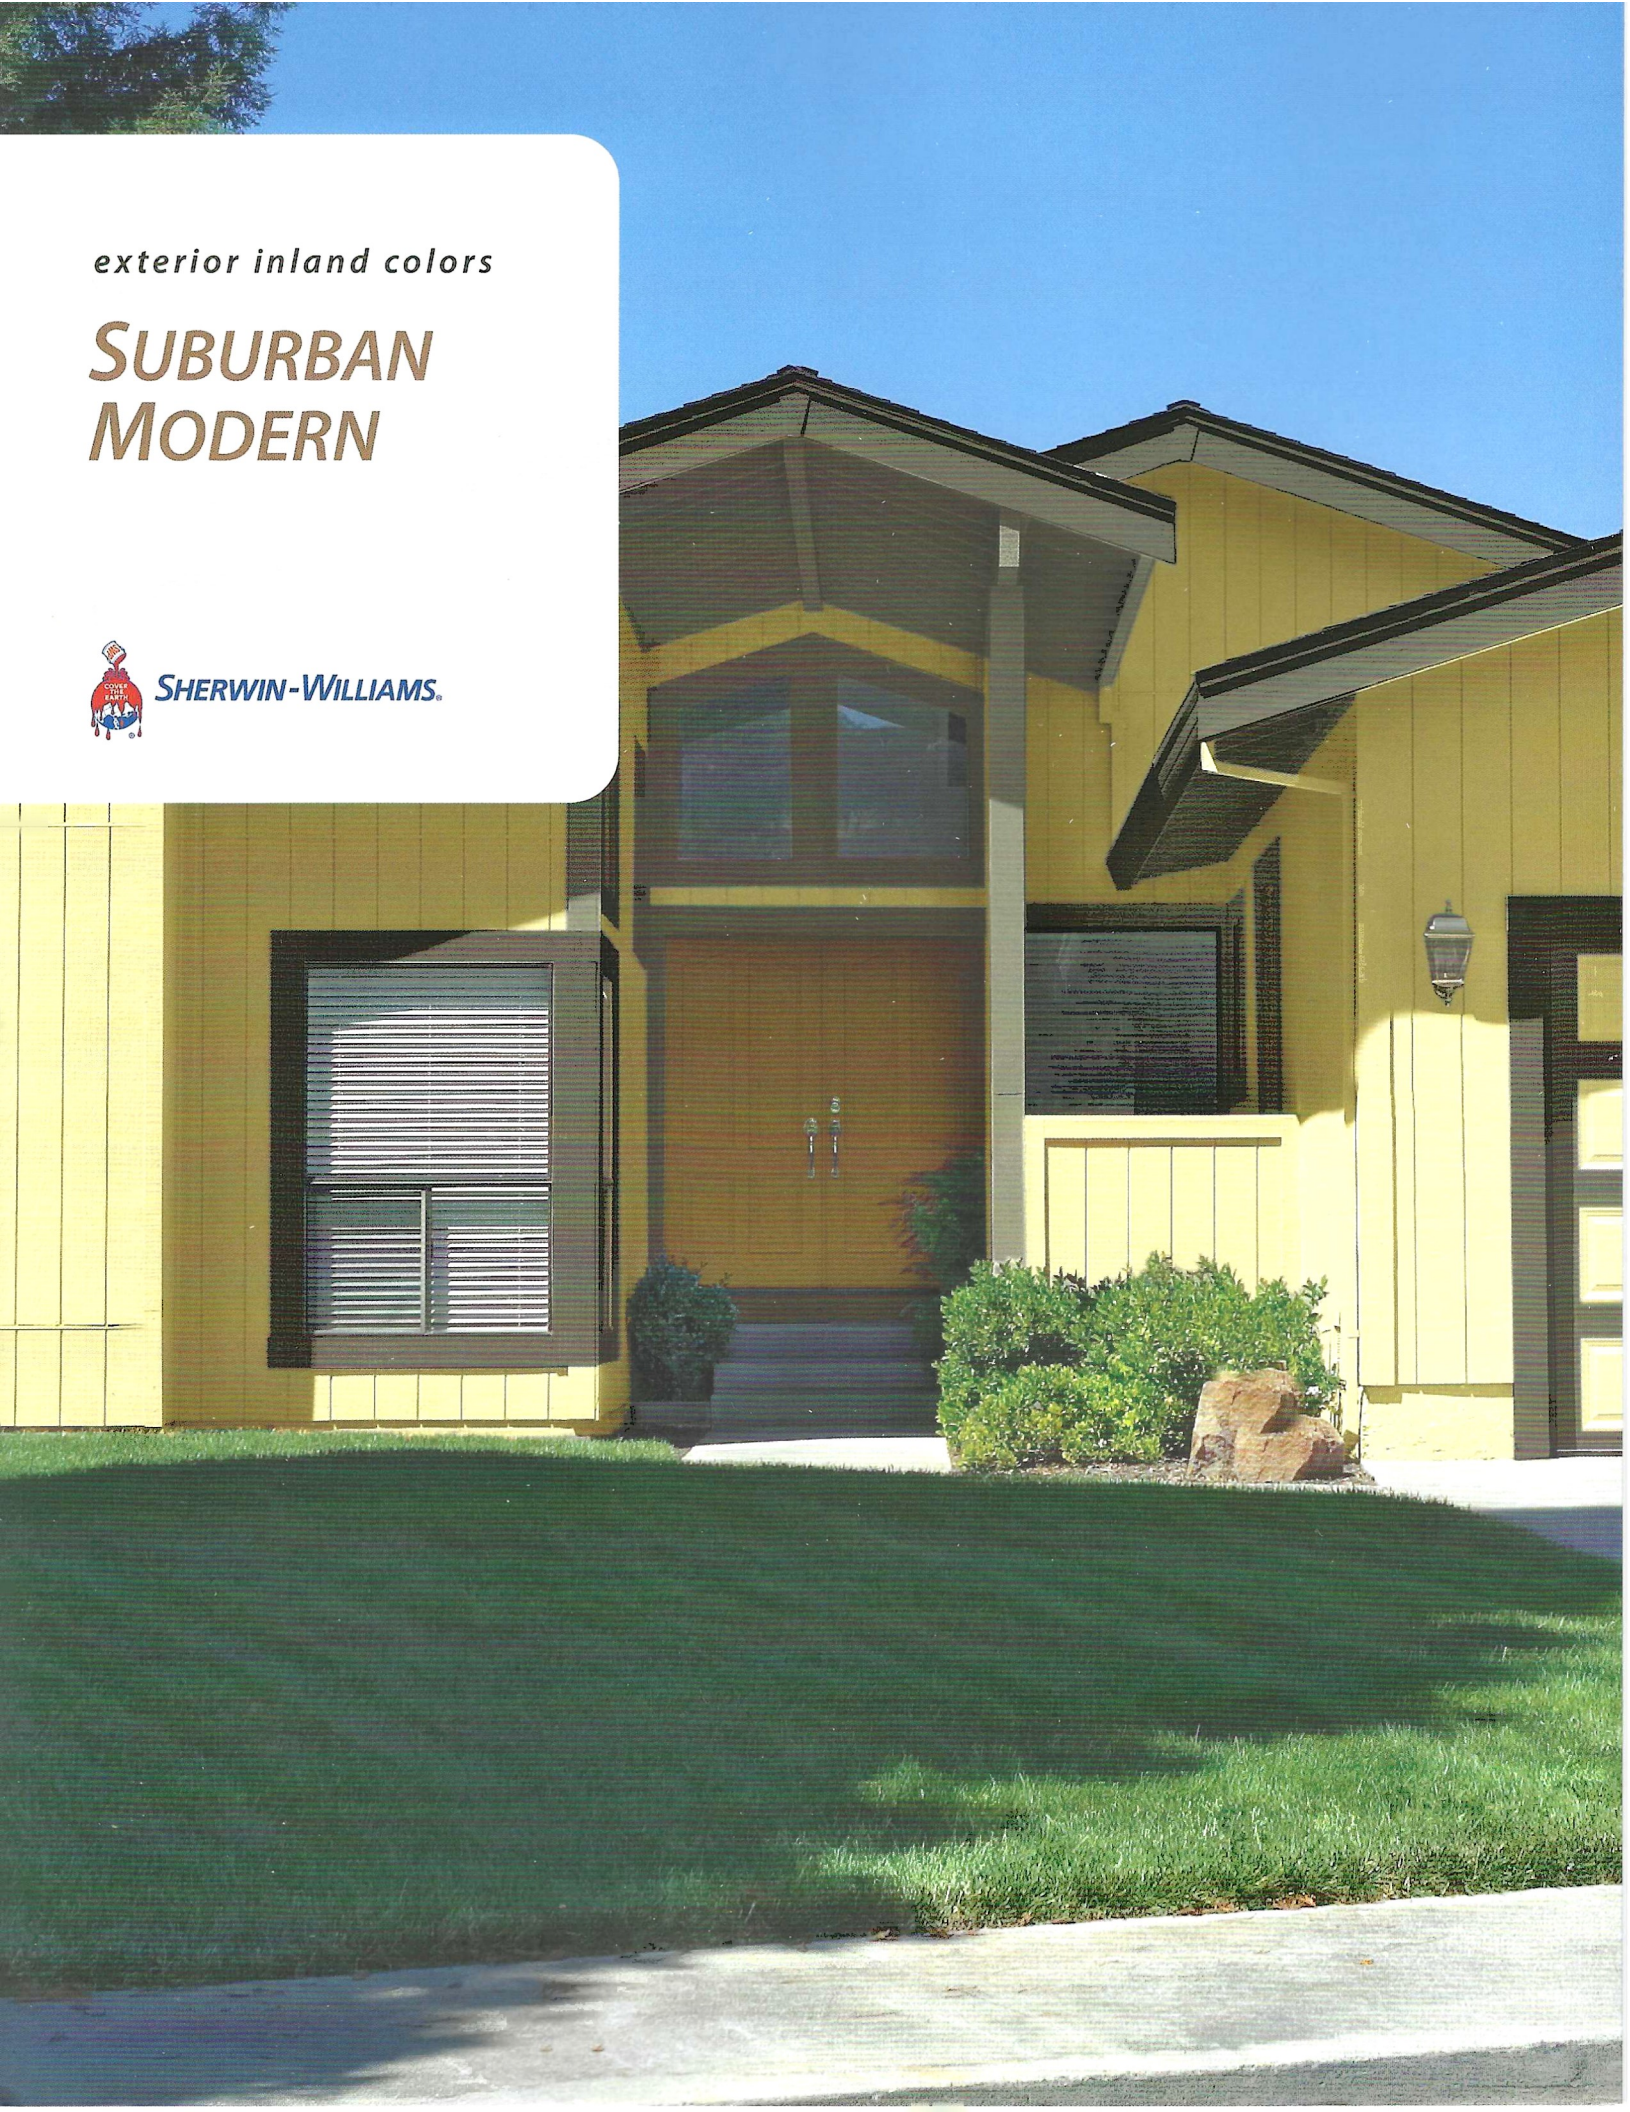

exterior inland colors

SUBURBAN MODERN

SHERWIN-WILLIAMS®

exterior inland colors

SUBURBAN MODERN

The optimism that followed WWII is reflected in the colors of the era. Bright, clear colors made a strong and upbeat statement that went hand in hand with the clean, simple lines of the mid-century modern homes springing up in suburbs throughout the nation.

Offset the rich ambers, avocado greens and inky blues of the Suburban Modern Palette with neutral tones and aluminum or stainless steel accents for a sleek, contemporary style.

The inside scoop on the exterior